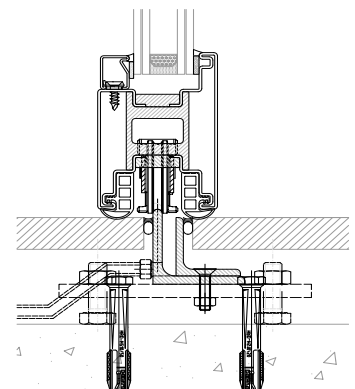

LIFT & SLIDE DOORS

A unique sill and frame were designed to fit the architects request to have the Lift / Slide panels slide over the exterior wall conserving space while allowing complete openness to the outdoors. The main challenge was integrating the frame to allow the panels to pass behind the wall while still engineering the system so weatherproofing and smooth functionality became one in the same.

The end result... doors that operate and perform beautifully.

This is what our clients have come to expect from Brombal. It's our pleasure to provide architects this kind of creative freedom.