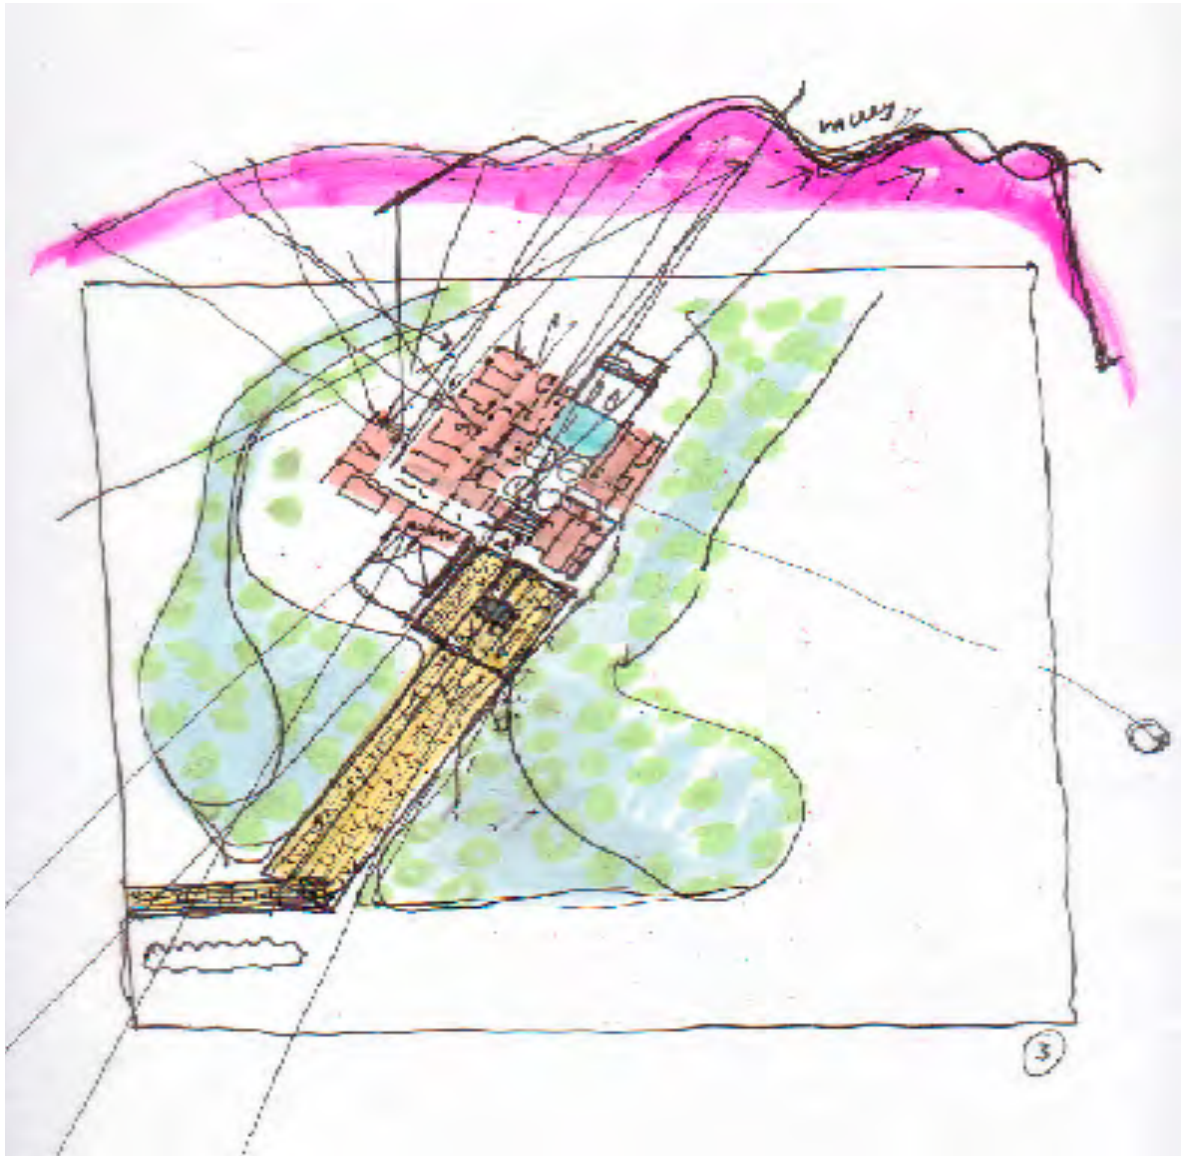

FREEDOM TO CREATE

STONE COURT VILLA

PARADISE VALLEY, ARIZONA

APRIL 2016
BROMBAL MAG #01

IDEA PROJECT REALIZATION

A ten acre desert site that contains two desert washes. Wonderful vistas to both nearby desert mountains and distant peaks. Compromised views to the immediate surrounding neighborhood. Walls are introduced slowly, repetitively....Snake like, moving in and out of the living spaces, blurring boundaries...Containing space, life, courts, water, trees, laughter, thoughts and shadows.

Walls of stacked thick mexican stone, inside and out. Slowly a pattern emerges, shifts and then unwinds. Repetitive, Even – here elongated, there extended, here compressed, subtle variety.

The slicing of stone, the splash of water, the capture of light...the walls exclude what is weak and undesired so that what is vibrant and alive can flourish in peace.

WATER

Symbolized by the pools: the interior is the heart of the structure and the exterior is the frame work.

LAND

An area immense and vast, is the context in which this villa is located

A project designed by the architect Marwan Al - Sayed.