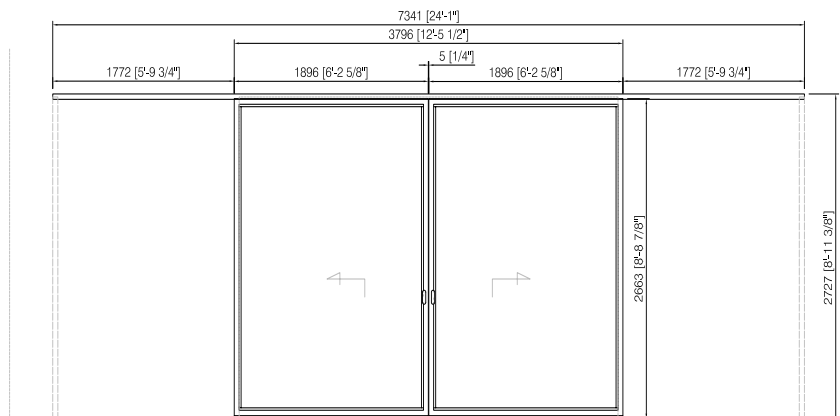

LIFT & SLIDE DOORS

A unique sill and frame were designed to fit the architects request to have the Lift / Slide panels slide over the exterior wall conserving space while allowing complete openness to the outdoors. The main challenge was integrating the frame to allow the panels to pass behind the wall while still engineering the system so weatherproofing and smooth functionality became one in the same.

The end result... doors that operate and perform beautifully.

This is what our clients have come to expect from Brombal. It's our pleasure to provide architects this kind of creative freedom.